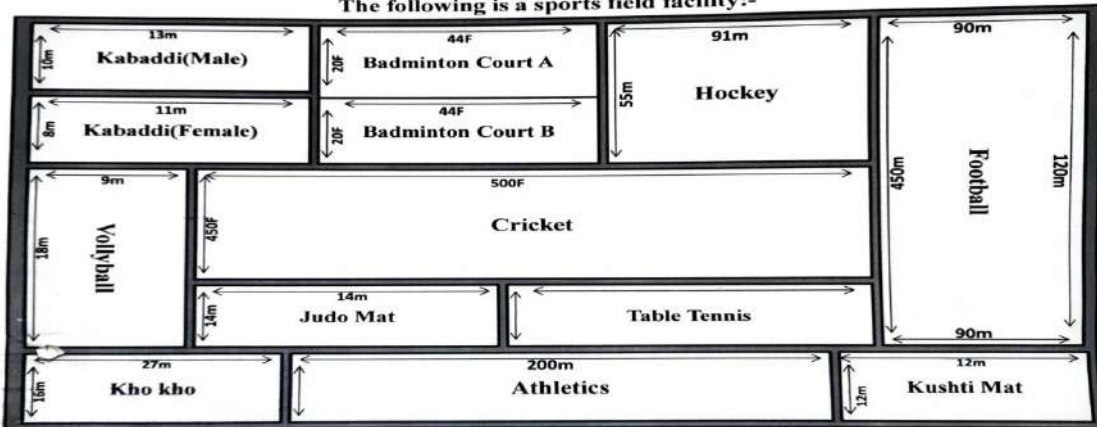

UGC CODE - 201050 AISHE CODE - C-22319 Mobile No. - 9589341000, 9425223065

4.1.2 – Facilities for cultural activities, sports, games (indoor, outdoor), gymnasium, yoga centre etc.

GOVT. T.C.L. P.G. COLLEGE, JANJGIR (CHHATTISGARH)
(Affiliated to Atal Bihari Vajpayee Vishwavidyalaya, Bilaspur, Chhattisgarh)

1. Kabaddi(Male)(13*10m)
2. Kabaddi(Female)(11*8m)
3. Hockey(91*55m)
4. Badminton Court A(44*20F)
5. Badminton Court B(44*20F)
6. Kushti Mat(12*12m)
7. Cricket(450*500F)
8. Judo Mat(14*14m)
9. Kho kho(27*16)
10. Volleyball(18*9m)
11. Table Tennis
12. Football(450*90m to 90*120m)