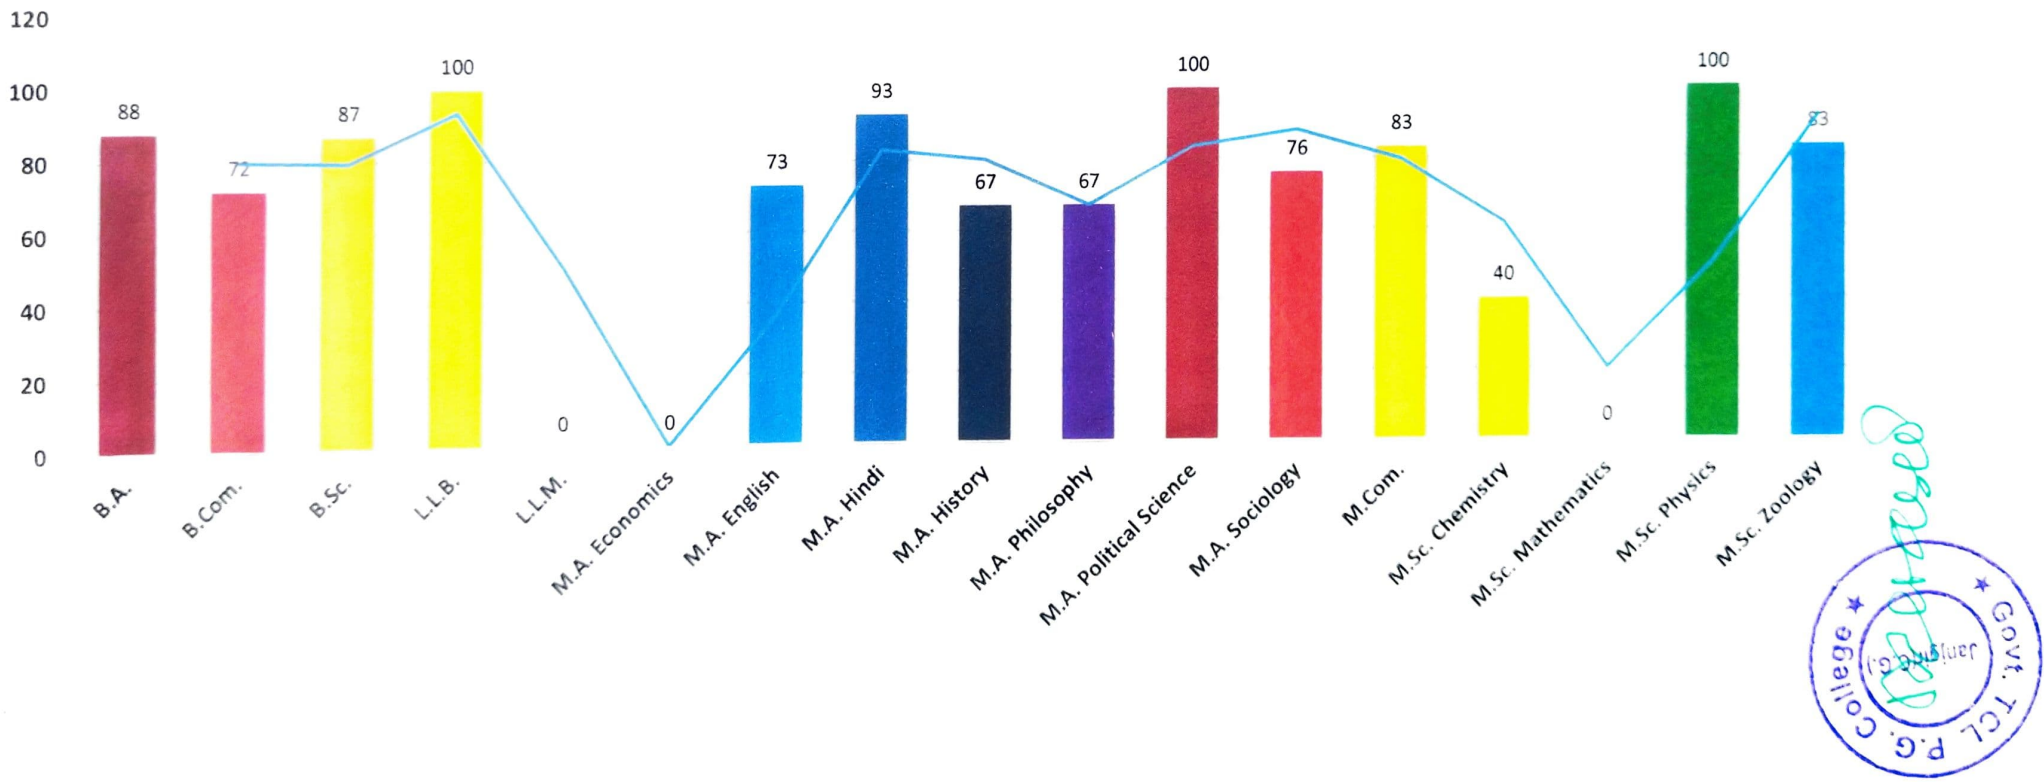

Passed Student Percentage who have Appeared in Exam session 2015-16

Passed Student Percentage who have Appeared in Exam session 2016-17

Passed Student Percentage who have Appeared in Exam session 2017-18

Passed Student Percentage who have Appeared in Exam session 2018-19

Passed Student Percentage who have Appeared in Exam session 2019-20

Passed Student Percentage who have Appeared in Exam session 2015-16

Passed Student Percentage who have Appeared in Exam session 2016-17

Passed Student Percentage who have Appeared in Exam session 2017-18

Passed Student Percentage who have Appeared in Exam session 2018-19