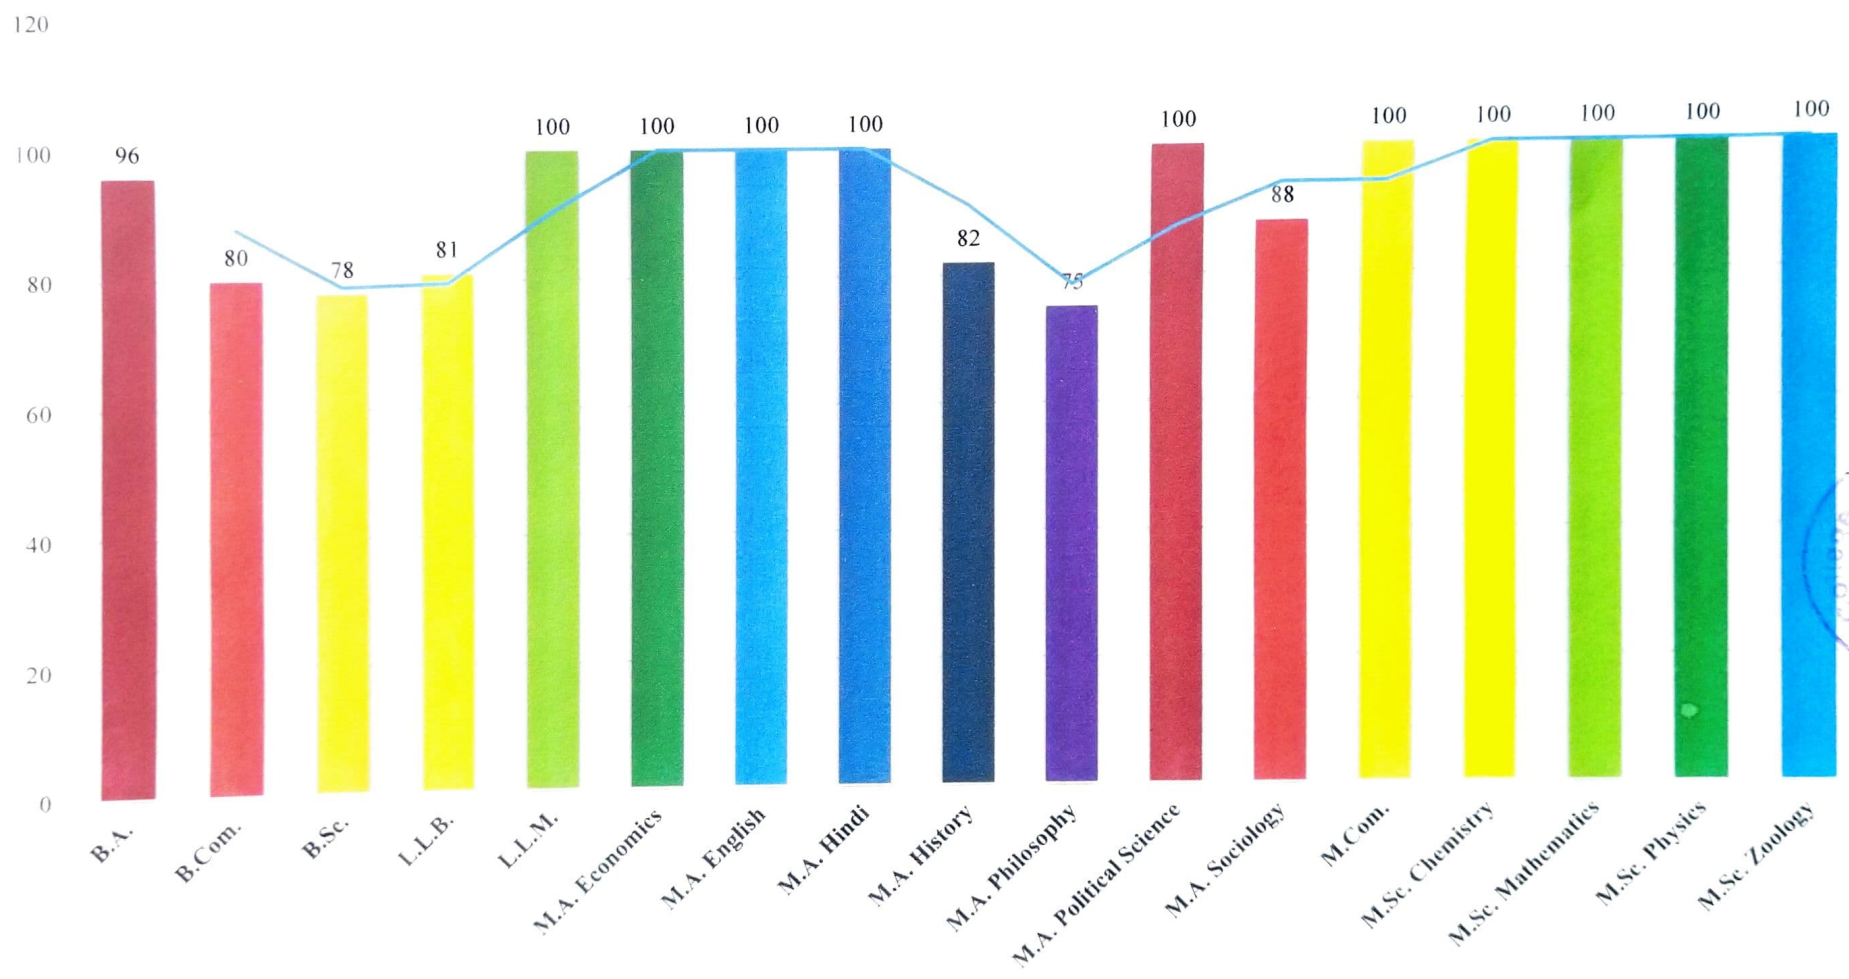

Passed Student Percentage who have Appeared in Exam session 2015-16

Passed Student Percentage who have Appeared in Exam session 2016-17

Passed Student Percentage who have Appeared in Exam session 2017-18

Passed Student Percentage who have Appeared in Exam session 2018-19

Passed Student Percentage who have Appeared in Exam session 2019-20

Passed Student Percentage who have Appeared in Exam session 2015-16

Passed Student Percentage who have Appeared in Exam session 2016-17

Passed Student Percentage who have Appeared in Exam session 2017-18

Passed Student Percentage who have Appeared in Exam session 2018-19